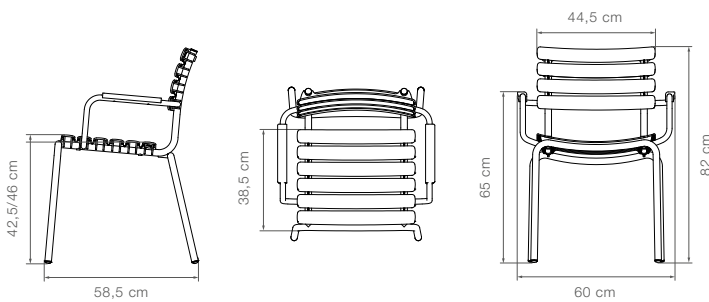

STACKABLE

ReCLIPS dining chairs are stackable

CLEANING AND CARE

View online [here](#)

TEST AND CERTIFICATES

EN 581 Outdoor furniture – Seating and tables for camping, domestic and contract use

DIMENSIONS

H: 82 cm
D: 58,5 cm
W: 60 cm

SEAT HEIGHT

42,5/46 cm

SEAT DEPTH

38,5 cm

WEIGHT

Gross: 16,8 kg
Net: 3,9 kg

ARMREST HEIGHT

65 cm

SEAT WIDTH

44,5 cm

WEIGHT LIMIT

120 kg

COLORS

Monocolor

Armrests

Optional armrests

BOX DIMENSIONS

H: 99 cm
W: 62 cm
L: 66 cm

PALLET DIMENSIONS

H: 228 cm
W: 62 cm
L: 126 cm

SHIPPING UNITS

3 pc/box

UNITS / PALLET

24