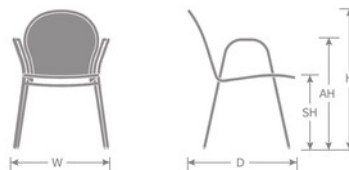

DETAILS

H	W	D	SH	AH	Lbs
32.5"	22.5"	25.5"	18"	26"	12.5

Heavy Duty Collection

Outdoor/Indoor Stacking Armchair

E-coated powder coat finish

Frame: Tubular Steel

Seat/Back: Extended Steel Mesh

Stackability: 10

SHIPPING

Master Pack Quantity:	4
Master Pack Dimensions:	24"x26"x47"
Master Pack Weight:	61 Lbs.
Density:	3.6
Master Cartons/Pallet:	6
Freight Class:	250
FOB:	PA 17042

Quick Ship Finishes:

Special Order Ship Finishes: