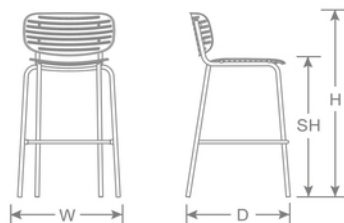

DETAILS

H	W	D	SH	Lbs
40"	22.5"	22"	30"	18.5

Outdoor/Indoor Stacking Barstool

E-coated powder coat finish

Frame: Tubular Steel

Seat/Back: Solid Steel

Stackability: 4

SHIPPING